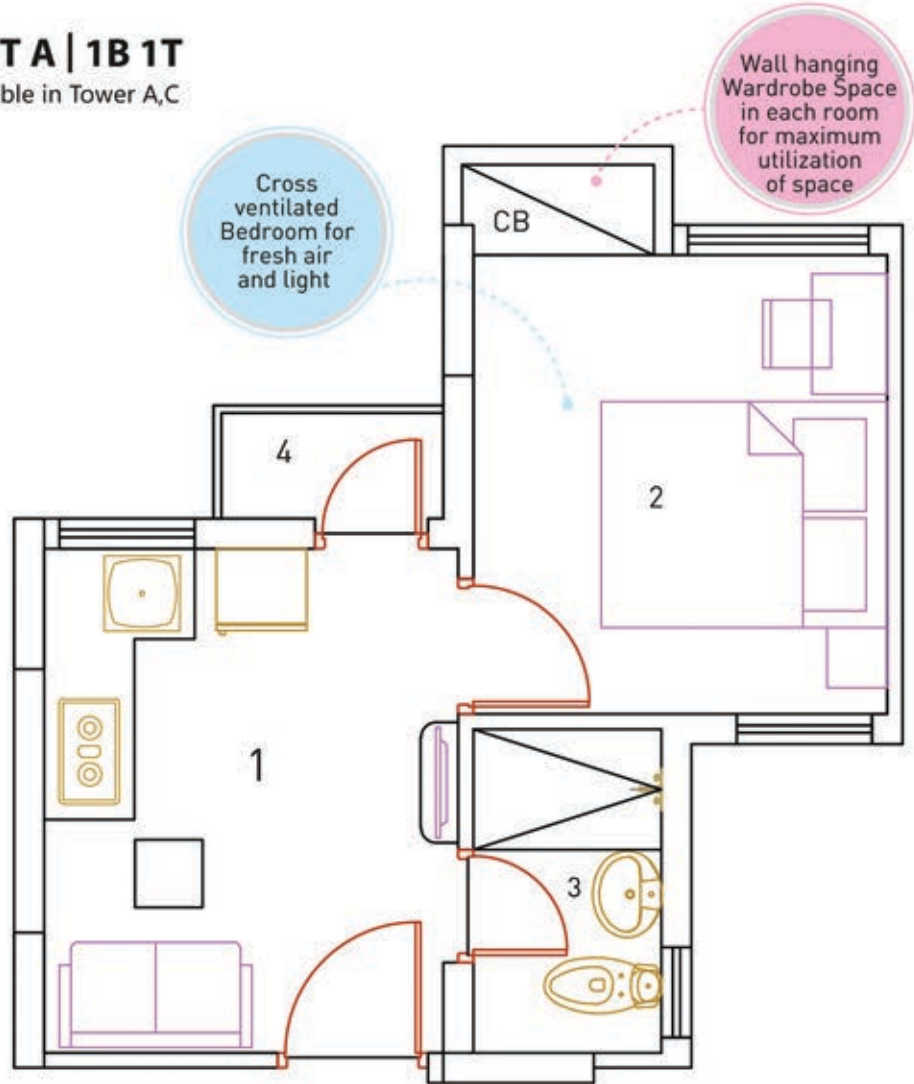

# FLAT A | 1B 1T

Available in Tower A,C

**Carpet area** 231 sq.ft.

**Built up area** 283 sq.ft.

**Standard built up area** 400 sq.ft.

1	Kitchen/Dining	11'0" x 9'0"
2	Bedroom	12'0" x 9'0" (10'0" x 9'0" without CB)
3	Toilet	7'1" x 4'1"
4	Planter	5'0" x 2'6"